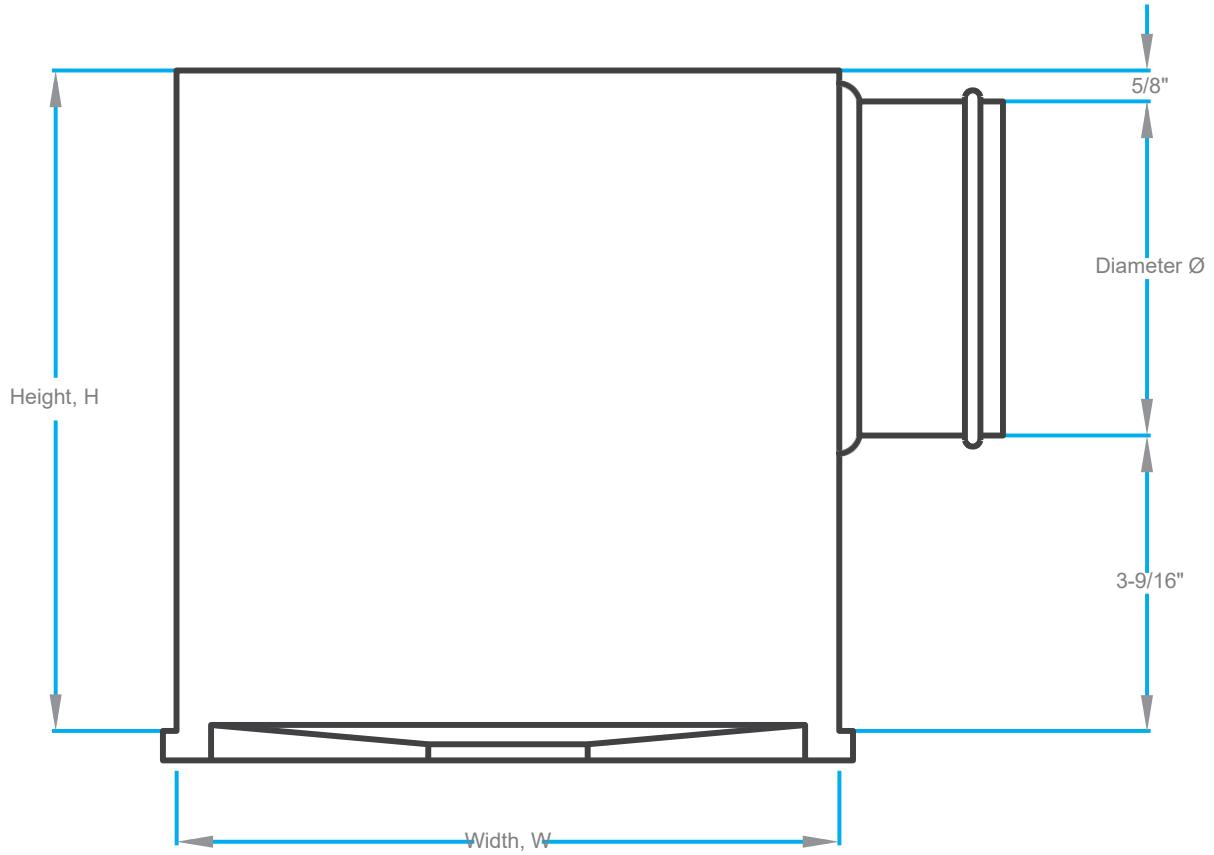

## Model SWD

Canadaduct Model SWD Diffusers has fixed spiral blades that creates rotational as well as axial, Tangential and **radial air Movement.**

**Flow pattern** a strong horizontal swirl allowing the supply air flow to rapidly mix room air.

## Model Use

SWD Diffusers are suitable to be used with applications like Offices, retails, Hotels and Fitness Gyms.

**- Dimensions**

- Type(A) - Fixed DiffuserRings

Face Size (Inch)	Neck Size (Inch)		Width (Inch)	Height (Inch)
	Round	Rectangular		
24 x 24	∅ 6	6 x 6	23.8	9
	∅ 8	8 x 8	23.8	11
	∅ 10	10 x 10	23.8	13
	∅ 12	12 x 12	23.8	15