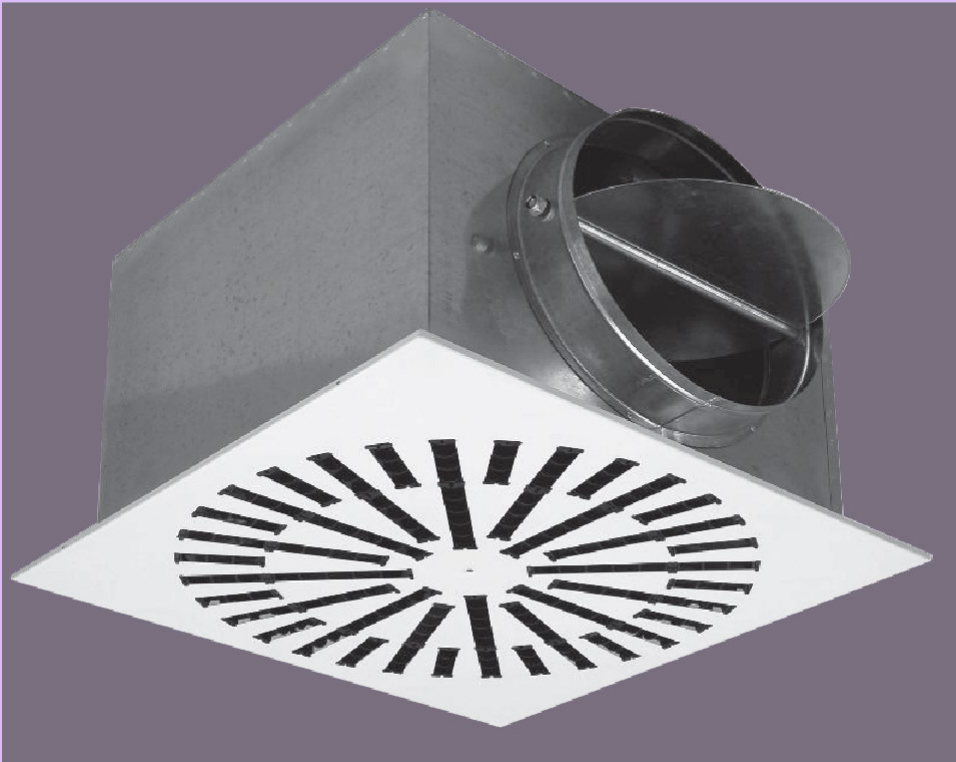

Models

- SWD

Finish

- Standard Finish - White